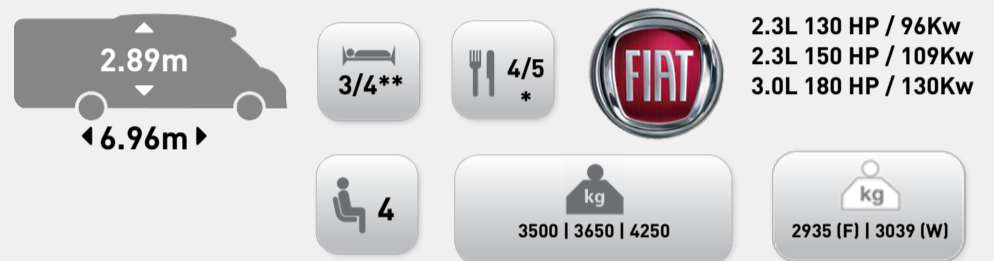

MODEL SPECIFICATION

- Multidirectional Swivel Table
- Fridge-freezer 175L
- Heating using vehicle fuel :
 - Water heater
 - pulsed air
- Independent shower
- Easy regulation height rear bed (EASY BED):
 - Amplitude 35cm
 - Flexible garage