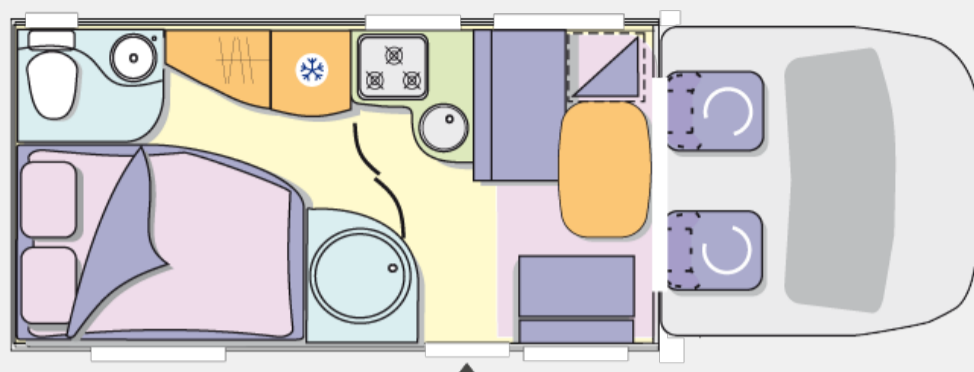

- Luxury mattress main berth

+ DESIGN

- Vacuform rear panel + LEDS
- 3 two-tone furnishings of your choice
- Cab seat covers
- Lighted midway panel in Kitchen
- Ambience LEDS

FIAT AS STANDARD

- Passenger air bag
- Electric, de-icing rearview mirrors
- Passenger seat adjustable for height
- Integrated antenna in rear view mirrors
- Opening cab panoramic skyroof
- Panoramic skylight 700X500 SEITZ
- TV fixed bracket
- 2 loudspeakers living units

- On the road heating
- Adjustable head restraints
- Dining area converts into extra sleeping
- USB socket

With Welcome

+ COMFORT

- Reverse sensor with cab beeper
- entrance door with window/flyscreen
- Central locking Cab/Cell
- 12V fan skylight galley/living area /
- AES Refrigerator
- Seitz windows

- Luxury mattress main berth

+ DESIGN

- Vacuform rear panel + LEDS
- 3 two-tone furnishings of your choice
- Cab seat covers
- Lighted midway panel in Kitchen
- Ambience LEDS

FORD AS STANDARD

- Passenger air bag
- Electric, de-icing rearview mirrors
- Passenger seat adjustable for height
- Radio MP3/USB/Bluetooth/2LS with steering wheel control
- Opening cab panoramic skyroof
- Panoramic skylight 700X500 SEITZ
- TV fixed bracket
- 2 loudspeakers living units
- Color wide side protections body (cabin)