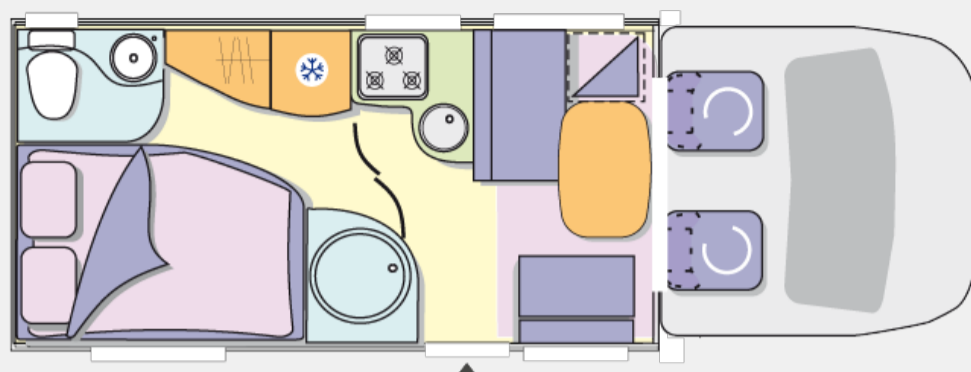

With Welcome

+ COMFORT

- Reverse sensor with cab beeper
- entrance door with window/flyscreen
- Central locking Cab/Cell
- 12V fan skylight galley/living area /
- AES Refrigerator
- Seitz windows
- Wraparound cab blinds
- REMIS

- Luxury mattress main berth

+ DESIGN

- Vacuform rear panel + LEDS
- 3 two-tone furnishings of your choice
- Cab seat covers
- Lighted midway panel in Kitchen
- Ambience LEDS

FIAT AS STANDARD

- Passenger air bag
- Electric, de-icing rearview mirrors
- Passenger seat adjustable for height
- Integrated antenna in rear view mirrors
- Opening cab panoramic skyroof
- Panoramic skylight 700X500 SEITZ
- TV fixed bracket
- 2 loudspeakers living units

- Luxury mattress main berth

+ DESIGN

- Vacuform rear panel + LEDS
- 3 two-tone furnishings of your choice
- Cab seat covers
- Lighted midway panel in Kitchen
- Ambience LEDS

FORD AS STANDARD

- Passenger air bag
- Electric, de-icing rearview mirrors
- Passenger seat adjustable for height
- Radio MP3/USB/Bluetooth/2LS with steering wheel control
- Opening cab panoramic skyroof
- Panoramic skylight 700X500 SEITZ
- TV fixed bracket
- 2 loudspeakers living units
- Color wide side protections body (cabin)